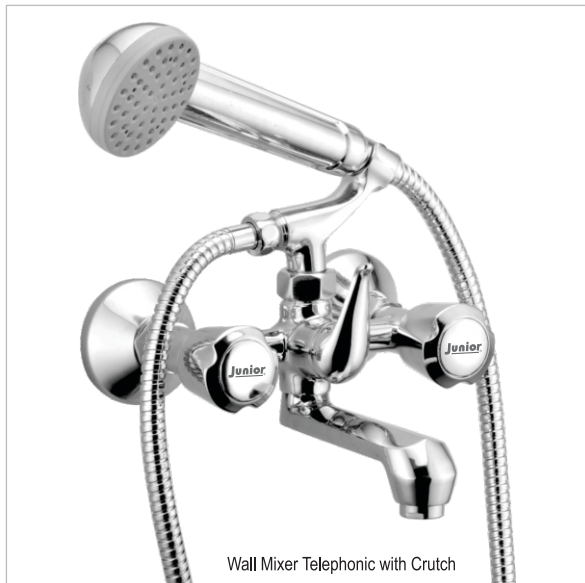

2 in 1 Angle Cock

Swan Neck

Sink Cock

Concealed Stop Cock

Sink Mixer

Bib Cock

Long Body

Angle Cock

Pillar Cock

2 in 1 Bib Cock

2 in 1 Angle Cock

Sink Cock

Swan Neck

Wall Mixer Telephonic with Crutch

Center Hole Basin Mixer

Bib Cock

Long Body

Angle Cock

Pillar Cock

Concealed Stop Cock

2 in 1 Angle Cock

2 in 1 Bib Cock

Wall Mixer Telephonic with Crutch

Sink Cock

Swan Neck

Washing Machine Tap

Bib Cock

Long Body

Angle Cock

Pillar Cock

2 in 1 Angle Cock

Concealed Stop Cock