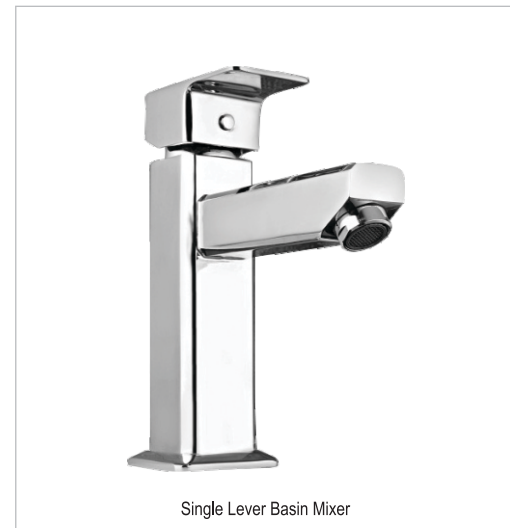

Plain Bath Spout

Single Lever Divertor

Long Body

Pillar Cock

Single Lever Basin Mixer